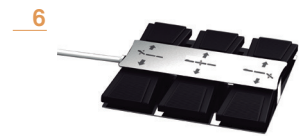

Table multifonctionnelle à hautes performances équipée de 3 moteurs qui contrôlent la hauteur, l'inclinaison du dossier et du module central. Trou visage et coussin repose-tête. Structure métallique robuste en marron. Revêtement en PU blanc facile à nettoyer. Porte-rouleau inclus.

Hochleistungsfähige multifunktionale Liege mit 3 Motoren, um die Höhe, die Neigung der Rückenlehne und den mittleren Teil zu regulieren. Kopfstütze mit Gesichtsausschnitt und Kopfkissen. Braune metallische Struktur und hochwertige weiße PU-Polsterung, leicht abwaschbar. Mit Papierrollenhalter.

Letto multifunzionale dalle alte prestazioni dotato di 3 motori che regolano l'altezza, l'inclinazione dello schienale e il segmento centrale. Foro facciale e cuscino poggiatesta. Struttura metallica color marrone. Rivestimento bianco in PU di grande qualità e facile da pulire. Portarotolo compreso.

Electric Spa Bed Ref. 2238TB/I

Product size: 193 x 71,5 x 65/91 cm
Weight: 83 Kg
Upholstery: PU
Motors: 3

- 1 Breather hole
- 2 Angle 0°–65°
- 3 Up and Down 65/91 cm
- 4 Roll holder
- 5 Hand controller Ref. HC-003

OPTIONS

Bed cover

- 6 Foot controller Ref. FC-003

PACKING SIZE cm

204.5 x 80.5 x 72

N.W. kg

83

G.W. kg

95

MAX WEIGHT

180 kg