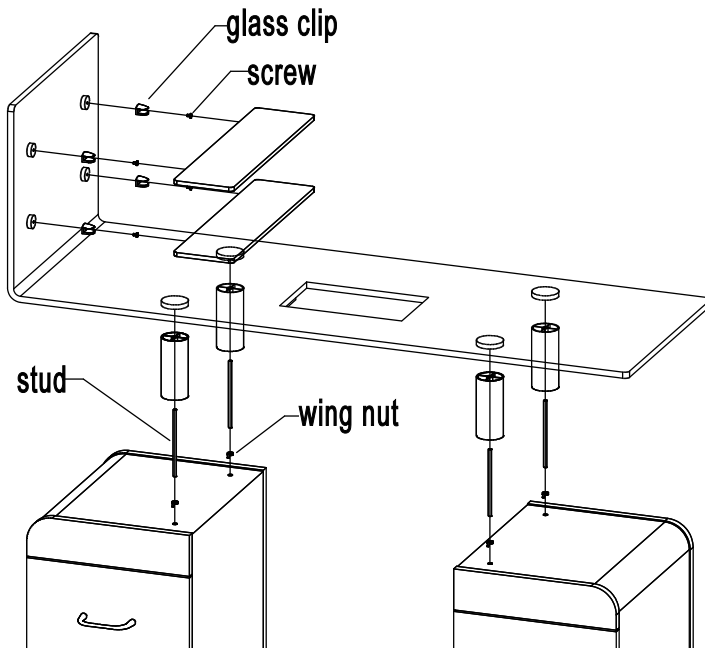

**ASSEMBLY INSTRUCTIONS
EXPLODED DIAGRAM**

DP-3482

8	screw	2	
7	screw	4	
6	glass clip	4	
5	wing nut	4	
4	stud	4	
3	screw	8	
2	spring washer	8	
1	castor	8	
No.	ITEM	QTY.	PART

STEP 1

STEP 2

STEP 3