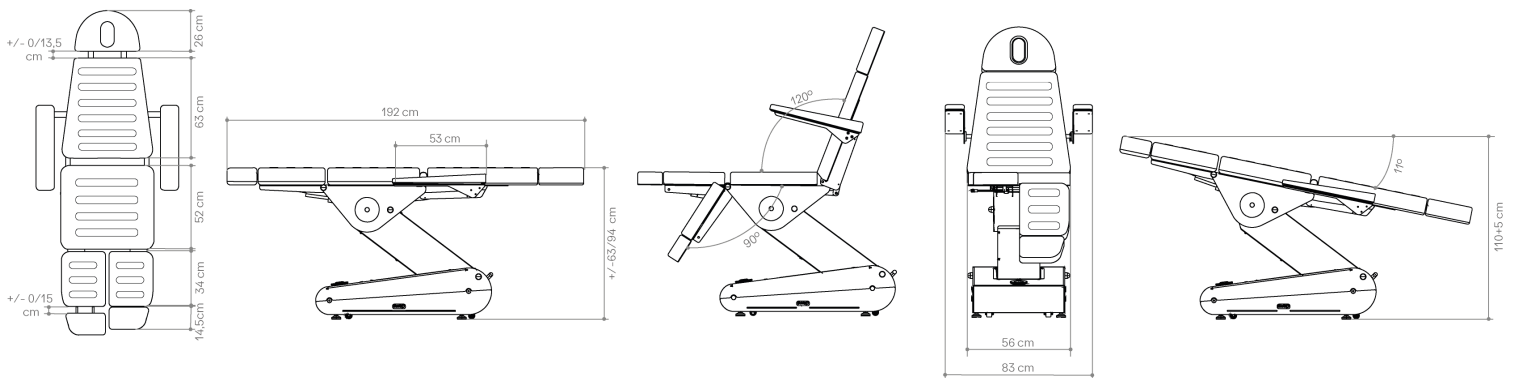

Fuxia

Ice

SWOP P3 PODO

Dimensions

General Specifications

MOTORS
3 engines

DIMENSIONS (LENGTH X WIDTH)
192 x 83 cm

HEIGHT (MIN. AND MAX.)
63/94 cm

WEIGHT
105 kg

THICKNESS
10 cm

DENSITY
40 kg/m³

LIFTING CAPACITY
175 kg

OPERATION
**Hand controller (included)/
Foot controller (optional)**

POWER SUPPLY
230 V - 50/60 Hz

MAX. INTENSITY
2 A

ELECTRIC MOTOR
6.000 N