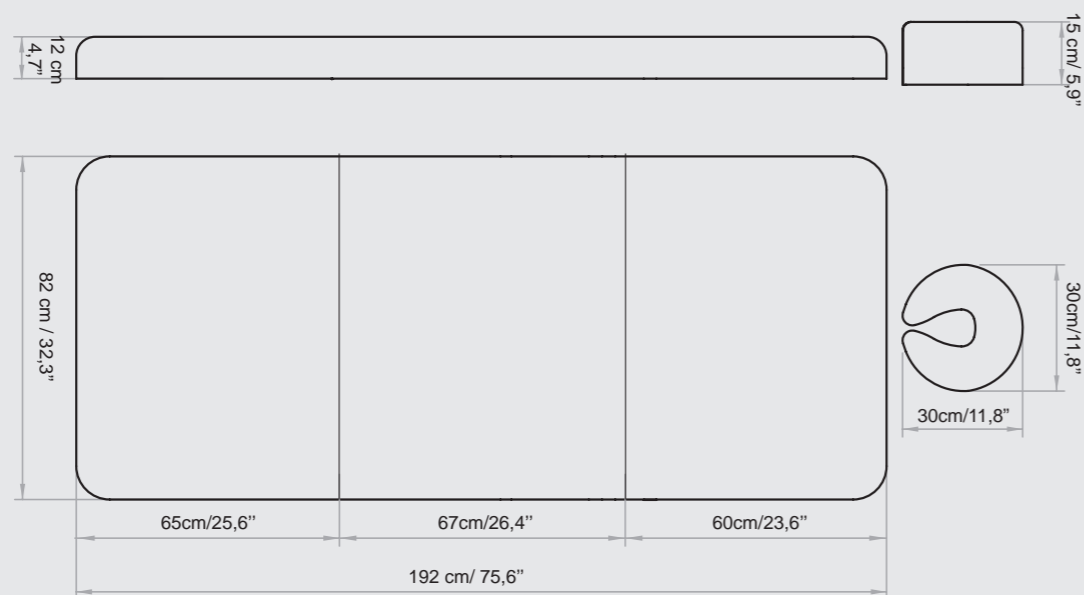

# LEMI MATTRESSES STANDARD

Each mattress is HANDCRAFTED, therefore the ACTUAL MEASUREMENTS MAY VARY from those indicated in the catalog.

CLASSIC LINE - STANDARD