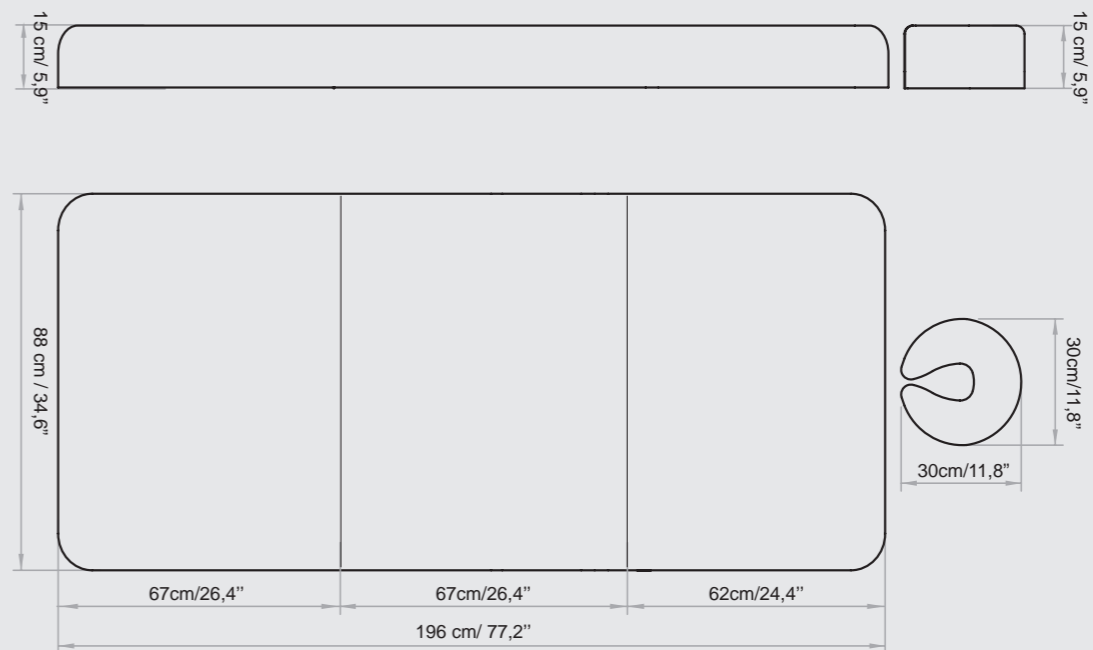

VERONA - STANDARD