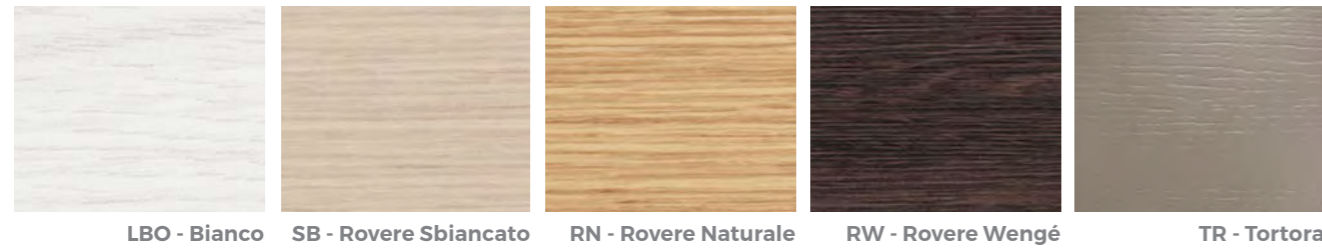

BASE CUSTOMIZATION PERSONALIZZAZIONE BASE

SIRIO - FINISHES CHART

Today, 70% of the company's wooden equipment and treatment tables are manufactured using FSC certified lumber from unprotected forests. The woods are furnished by suppliers that have committed themselves to sustainable development, guaranteeing full compliance with the best environmental protection practices.

Oggi, il 70% delle attrezzature e dei lettini in legno dell'azienda sono realizzati con legname certificato FSC proveniente da foreste non protette. I legni provengono da fornitori che si sono impegnati per lo sviluppo sostenibile, garantendo il pieno rispetto delle migliori pratiche di tutela ambientale.

The images are for illustrative purposes only and may not reflect the actual finish of the product, particularly when viewed through a screen. Therefore, the **SELECTION OF THE FINISHES** of the **BASES** and **MATTRESS FABRICS** must take place **AFTER CONSULTING** the **LUXURY BOX PHYSICAL SAMPLES** and the **COLOR CHARTS**.

Le immagini hanno valore puramente illustrativo e possono non rispecchiare la finitura reale del prodotto, in particolare se visualizzate attraverso uno schermo. Pertanto la **SELEZIONE DELLE FINITURE** delle **BASI** e dei **RIVESTIMENTI** dei **MATERASSI** deve avvenire **PREVIA CONSULTAZIONE** della **CAMPIONATURA FISICA** della **LUXURY BOX** e delle **CARTELLE COLORI**.

ACCESSORIES UPON REQUEST ACCESSORI SU RICHIESTA

All tables have a standard setting customizable upon request.

Tutti i lettini hanno una configurazione standard personalizzabile su richiesta.