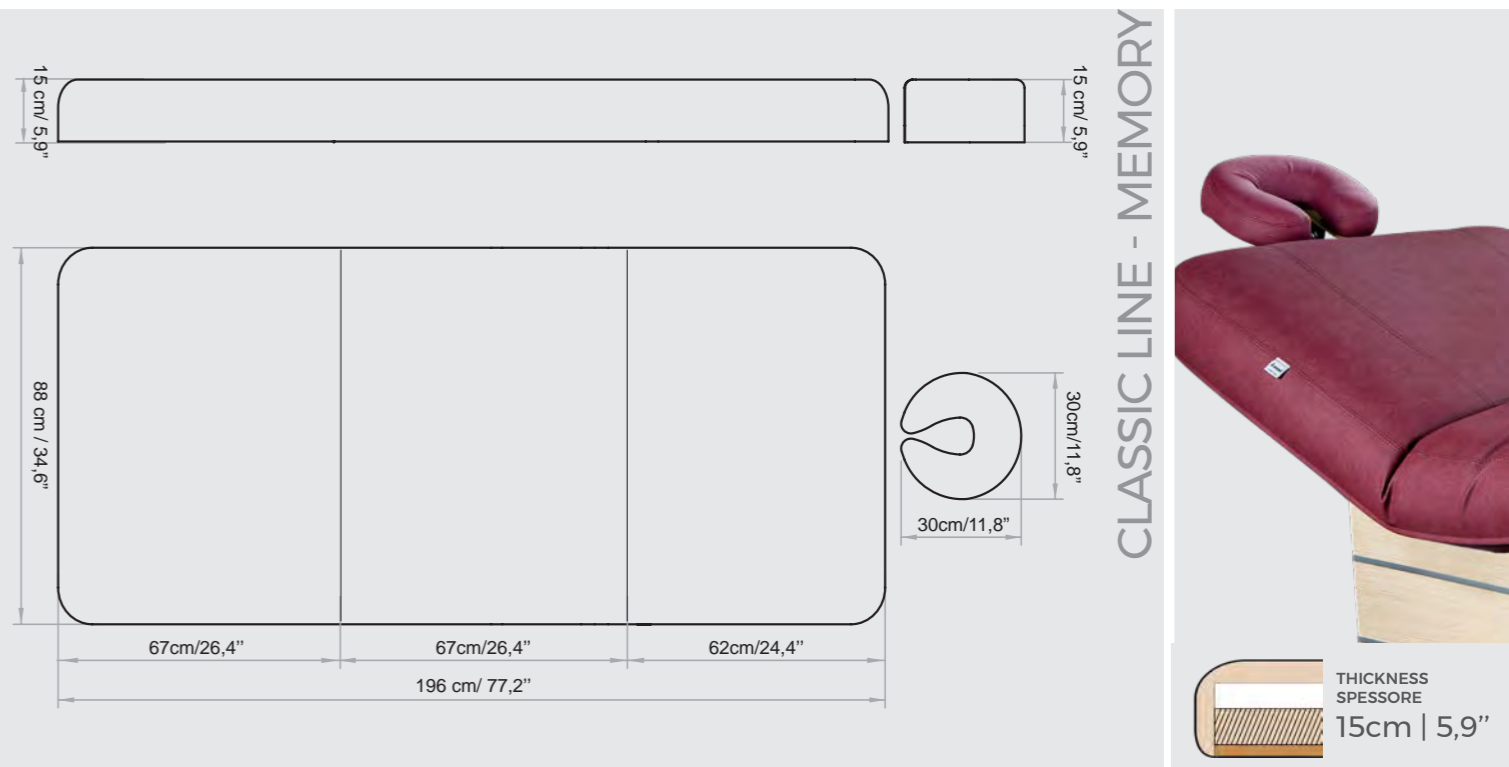

MATERASSI LEMI MEMORY

Ogni materasso è realizzato A MANO, pertanto le MISURE REALI POTREBBERO VARIARE rispetto a quelle indicate nel catalogo.

CLASSIC LINE - MEMORY