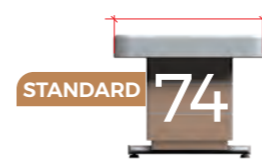

MATTRESS WIDTH LARGHEZZA MATERASSO

STANDARD 74

S - 74 CM / 29,1"

Standard Width - 74 cm / 29,1"
Larghezza Standard - 74 cm / 29,1"